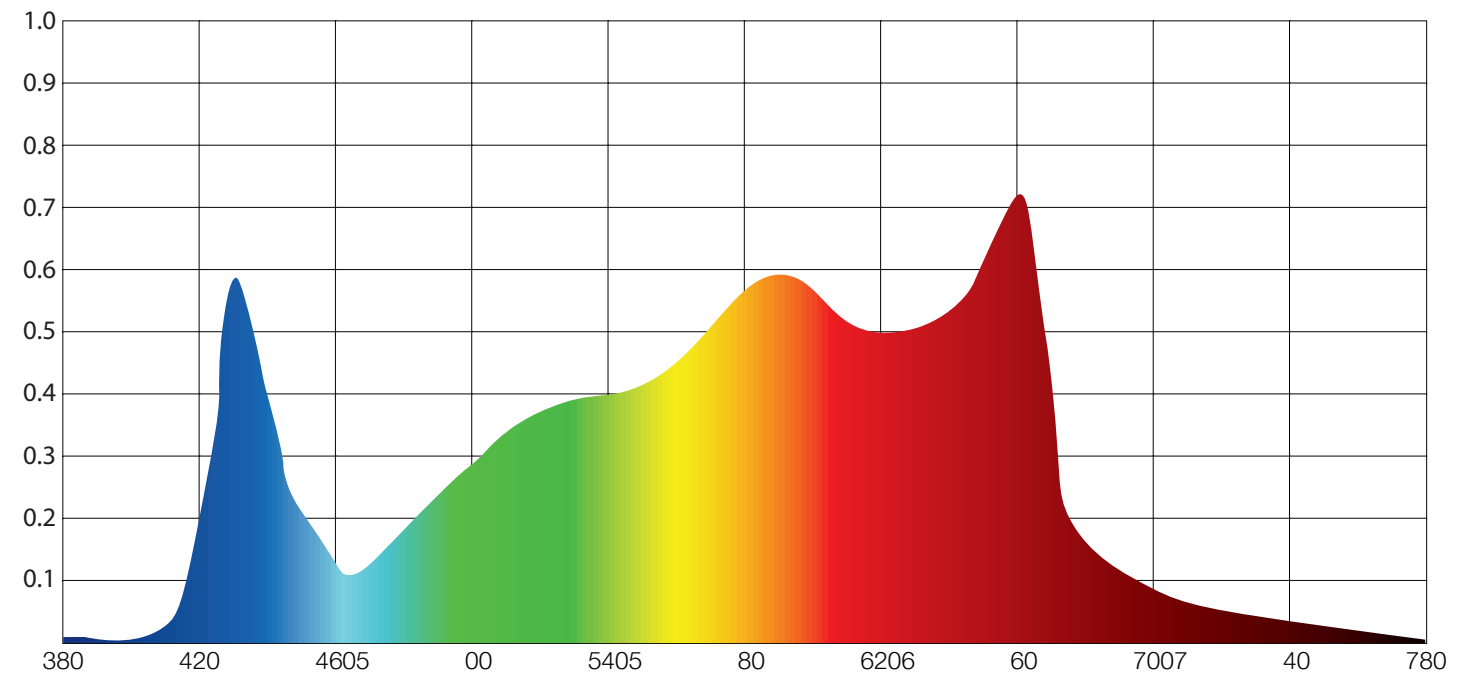

SOLARM SPECS

SPECTRUM	BLS (Broad Light Spectrum)
PPF	≥ 2,288 μmol/s
INPUT POWER	880W
EFFICACY	≥ 2.6μmol/J
INPUT VOLTAGE	100-277V, & 480V
WEIGHT	29 lbs (Including Drivers)
MAX AMBIENT TEMPERATURE	95°F / 35°C
DIMMING	Pangea Wireless Dimming
BEAM ANGLE	120°
LIFETIME L90	50,000 hours
POWER FACTOR	> 90%
WARRANTY	5 Year Standard

DETAILS

LIGHT BARS	8 Bars
DRIVER BOX	Integrated
SPECTRUM	Full Spectrum
DAISY CHAIN POWER	Optional
PANGEA READY	Yes
FRAME	Folding
DAISY CHAIN POWER	Optional

DIMENSIONS

MODEL	X	Y	Z
SOLARM	52"	47"	3.5"

ELECTRICAL LOAD

VOLTAGE	120V	208V	220V	240V	277V	347V	480V
AMPERAGE	7.34A	4.23A	4.00A	3.67A	3.18A	2.54A	1.84A

FULL SPECTRUM

SOLARM

CANNABIS LIGHTING