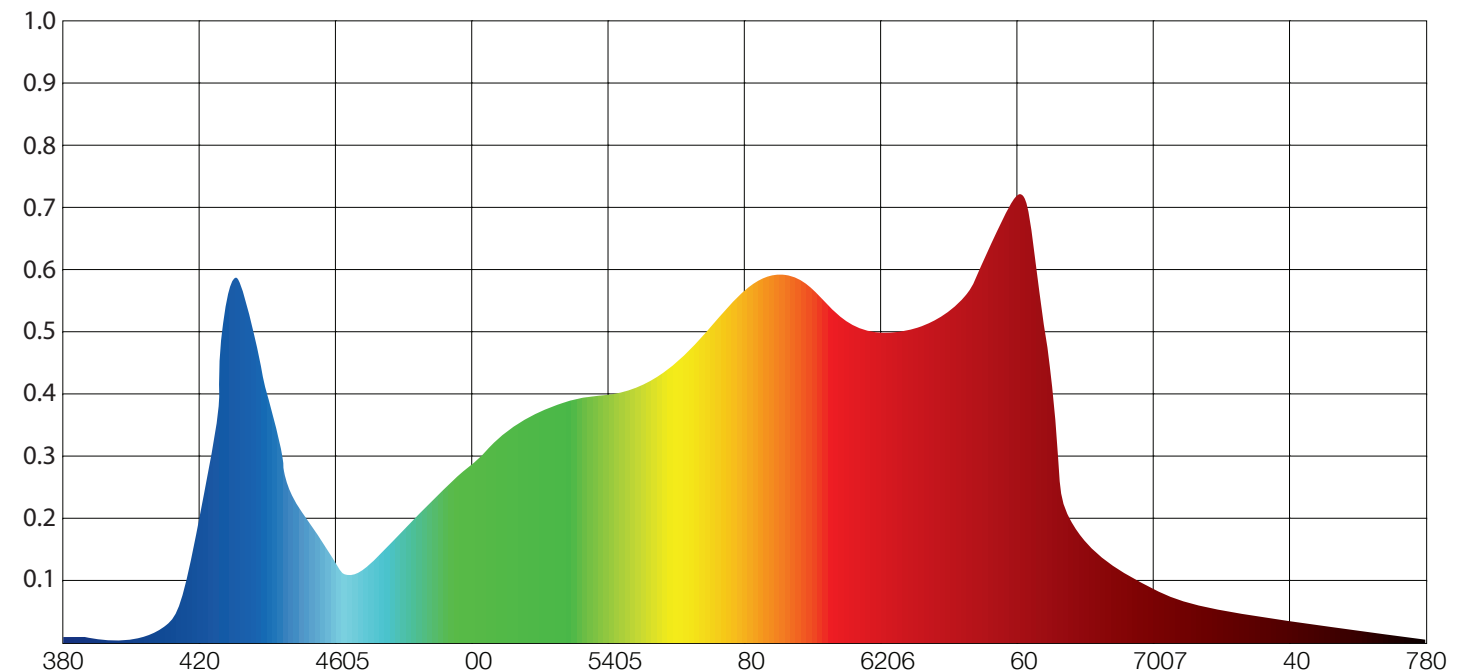

The STERRA is a lightweight, high-efficiency folding grow light that features the most state-of-the-art Samsung Horticulture LEDs. It is designed to maximize space and save energy in vertically stacked applications. A true workhorse, STERRA provides cultivators with flawless 4' x 4' coverage, higher crop yields, and increased quality, harvest after harvest. When paired with PANGEA software, operators have independent control of each fixture and can daisy-chain up to 12 on a single 20A circuit.

STERRA SPECS

SPECTRUM	BLS (Broad Light Spectrum)
PPF	≥ 1,664 μmol/s
INPUT POWER	640W
EFFICACY	≥ 2.6 μmol/J
INPUT VOLTAGE	100-277V, & 480V
WEIGHT	26 lbs (Including Drivers)
MAX AMBIENT TEMPERATURE	95°F / 35°C
DIMMING	Pangea Wireless Dimming
BEAM ANGLE	120°
LIFETIME L90	50,000 hours
POWER FACTOR	> 90%
WARRANTY	5 Year Standard

DETAILS

LIGHT BARS	8 Bars
DRIVER BOX	Integrated
SPECTRUM	Full Spectrum
DAISY CHAIN POWER	Optional
PANGEA READY	Yes
FRAME	Folding
DAISY CHAIN POWER	Optional

DIMENSIONS

MODEL	X	Y	Z
STERRA	47"	47"	3.5"

ELECTRICAL LOAD

VOLTAGE	120V	208V	220V	240V	277V	347V	480V
AMPERAGE	5.33A	3.08A	2.91A	2.67A	2.31A	1.84A	1.33A

FULL SPECTRUM

STERRA

CANNABIS LIGHTING