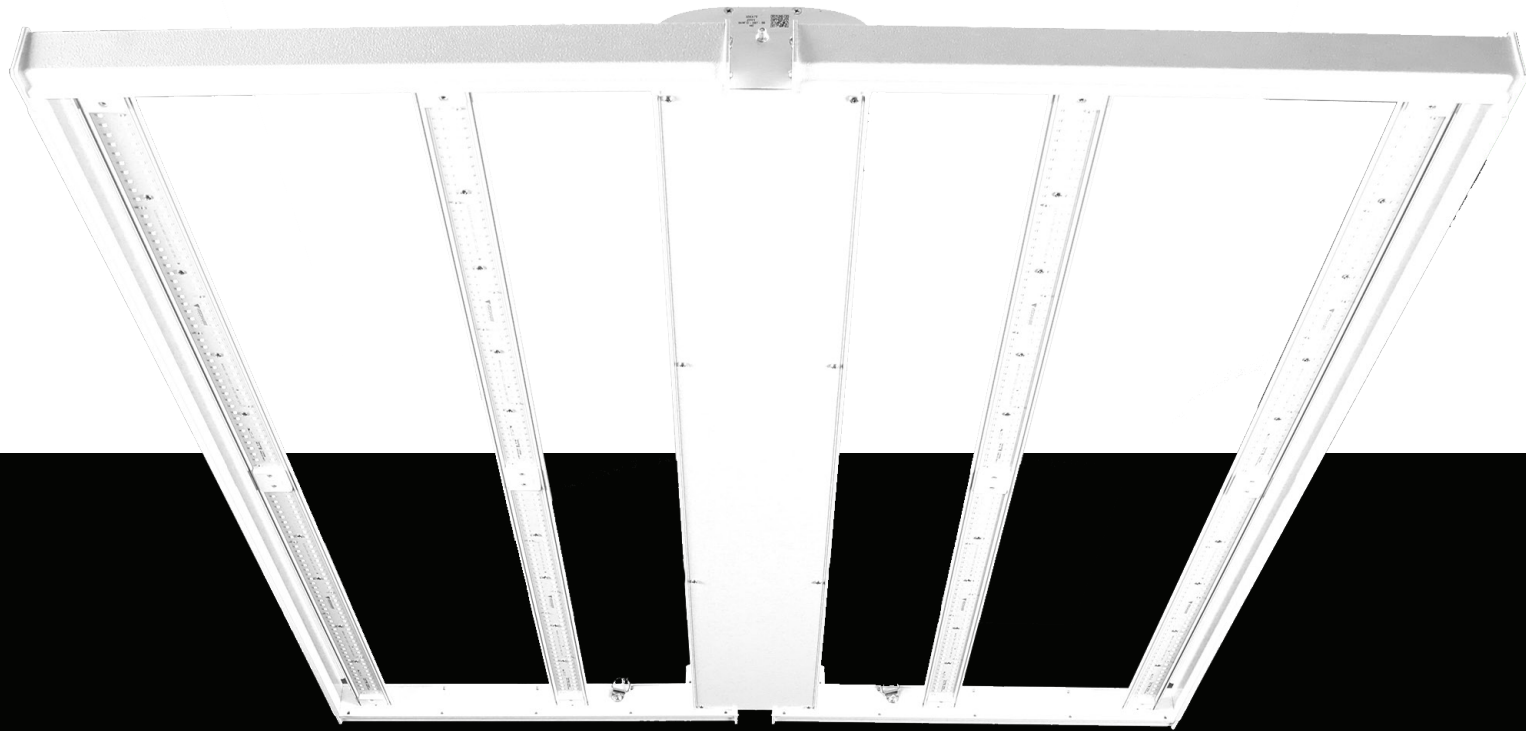

The STRAZE is a lightweight, high-output, folding Veg light that features the most state-of-the-art Samsung Horticulture LEDs. Designed to maximize space and save energy in vertically stacked applications, the STRAZE provides cultivators with higher PPF levels in the vegetative stage and couples perfectly with our STERRA & SOLARM flower lights. When paired with PANGEA software, operators have independent control of each fixture and can daisy-chain up to 19 on a single 20A circuit.

STRAZE

CANNABIS LIGHTING

STRAZE SPECS

SPECTRUM	BLS (Broad Light Spectrum)
PPF	≥ 1,040 μmol/s
INPUT POWER	400W
EFFICACY	≥ 2.6μmol/J
INPUT VOLTAGE	100-277V, & 480V
WEIGHT	23 lbs (Including Drivers)
MAX AMBIENT TEMPERATURE	95°F / 35°C
DIMMING	Pangea Wireless Dimming
BEAM ANGLE	120°
LIFETIME L90	50,000 hours
POWER FACTOR	> 90%
WARRANTY	5 Year Standard

DETAILS

LIGHT BARS	4 Bars
DRIVER BOX	Integrated
SPECTRUM	Full Spectrum
DAISY CHAIN POWER	Optional
PANGEA READY	Yes
FRAME	Folding
DAISY CHAIN POWER	Optional

DIMENSIONS

MODEL	X	Y	Z
STRAZE	47"	47"	3.5"

ELECTRICAL LOAD