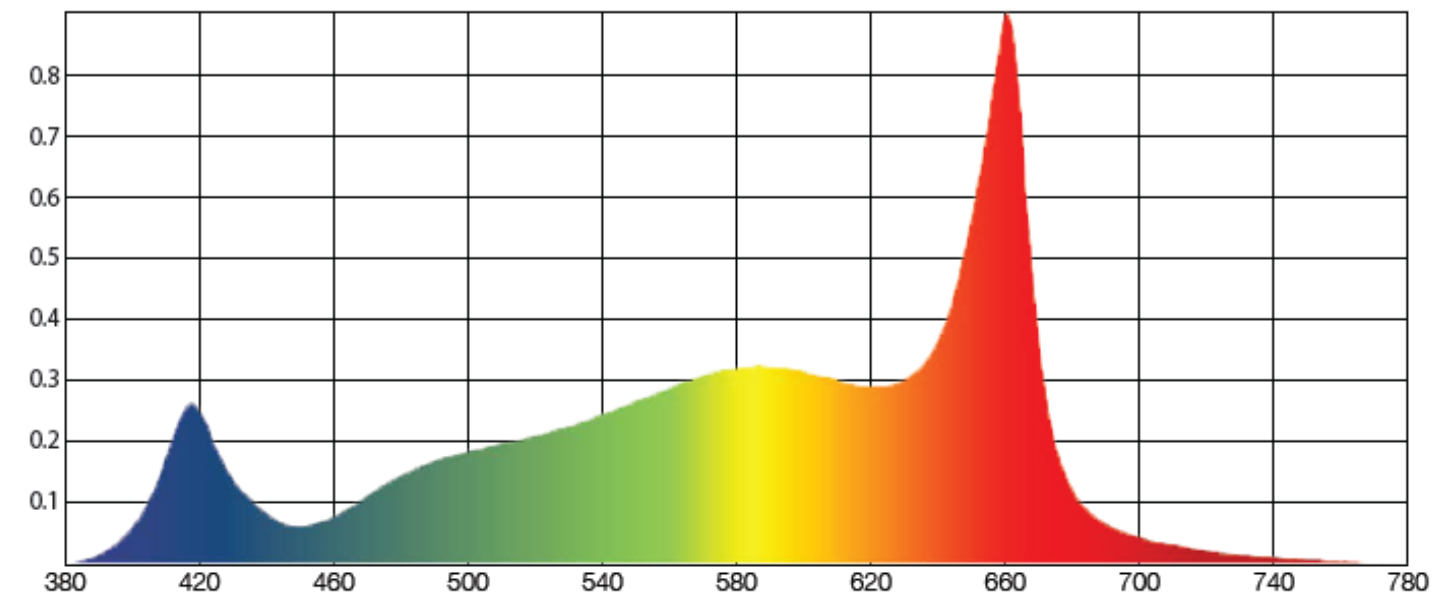

The SUNOME is a TRUE 1:1 retrofit solution, when replacing HPS lighting in a greenhouse or single-layer indoor cultivation. Featuring a proprietary blend of the most current Samsung Horticulture LEDs, the SUNOME creates higher PPF levels across the entire canopy, using less energy. When paired with PANGEA software, operators have independent control of each fixture and can daisy-chain up to 8 on a single 20A circuit.

SUNOME SPECS

SPECTRUM	GH Spectrum (High Red)
PPF	≥ 2,430 μmol/s
INPUT POWER	900W
EFFICACY	≥ 2.7 μmol/J
INPUT VOLTAGE	100-277V, & 480V
WEIGHT	29 lbs (Including Drivers)
MAX AMBIENT TEMPERATURE	95°F / 35°C
DIMMING	Pangea Wireless Dimming
BEAM ANGLE	120°
LIFETIME L90	50,000 hours
POWER FACTOR	> 90%
WARRANTY	5 Year Standard

DETAILS

LIGHT BARS	6 Bars
DRIVER BOX	Integrated
SPECTRUM	Full Spectrum - High Red
DAISY CHAIN POWER	Optional
PANGEA READY	Yes
FRAME	Fixed
DAISY CHAIN POWER	Optional

DIMENSIONS

MODEL	X	Y	Z
SUNOME	56"	17.4"	6.4"

ELECTRICAL LOAD

VOLTAGE	120V	208V	220V	240V	277V	347V	480V
AMPERAGE	7.50A	4.33A	4.09A	3.75A	3.25A	2.59A	1.88A

GH SPECTRUM

SUNOME

CANNABIS LIGHTING